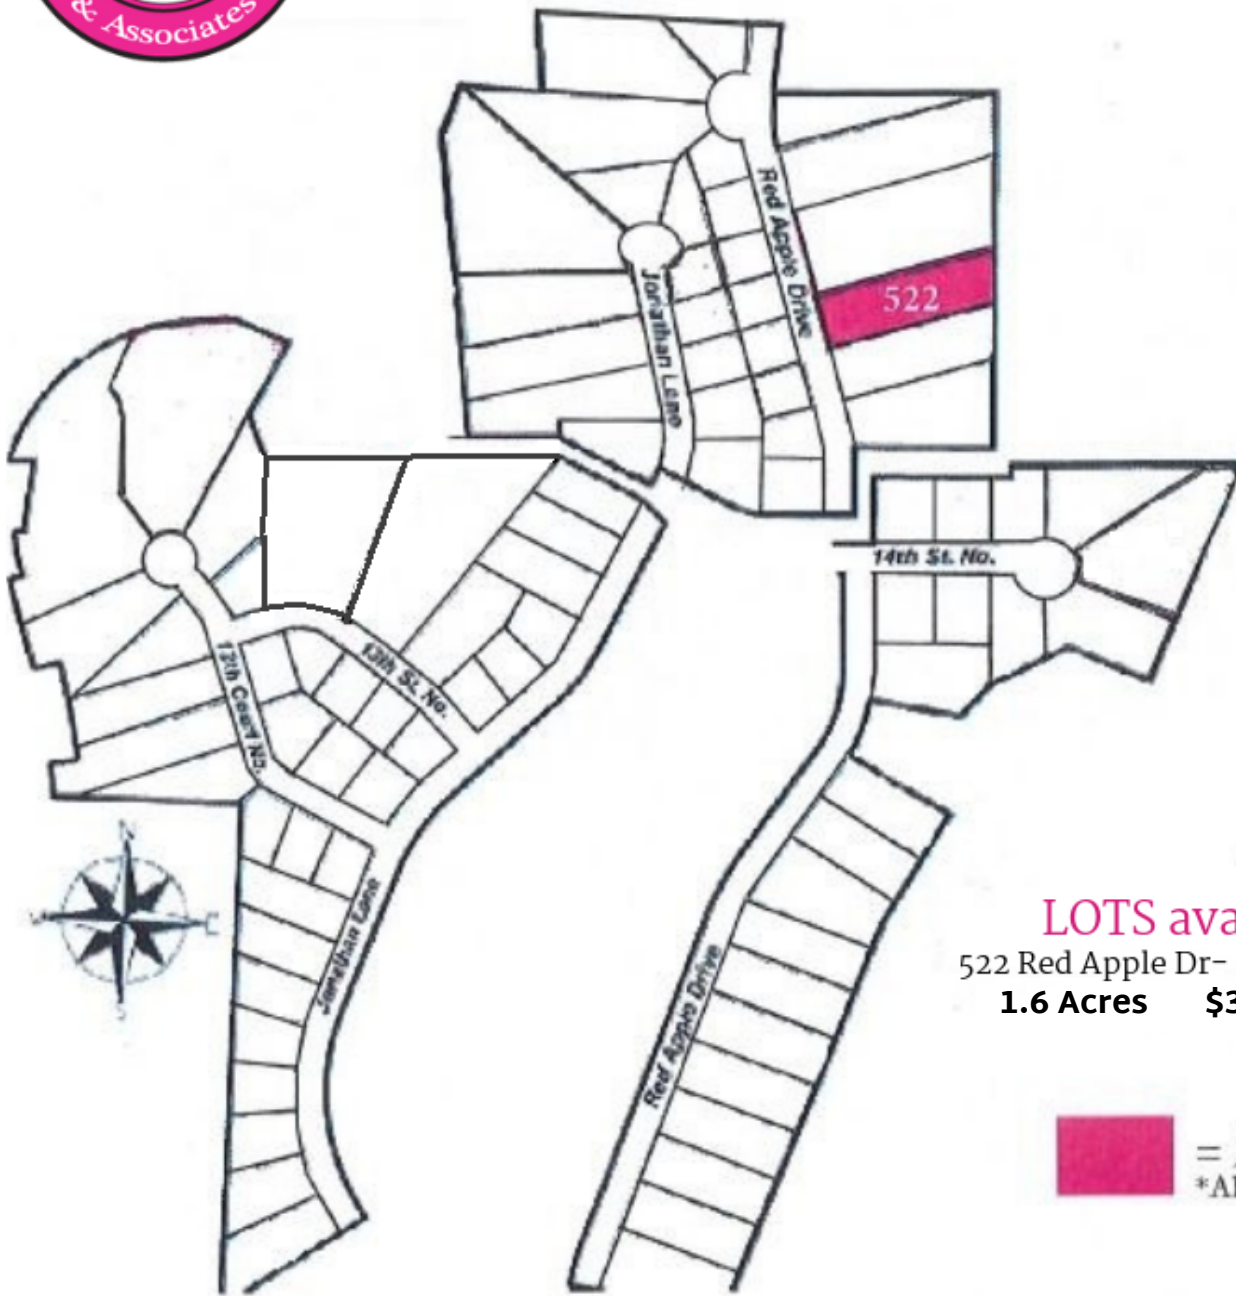

# APPLE BLOSSOM ACRES

La Crescent, Minnesota

**LOTS available**

522 Red Apple Dr- MLS 1376487  
**1.6 Acres \$39,900.00**

 = Available  
\*All broker owned