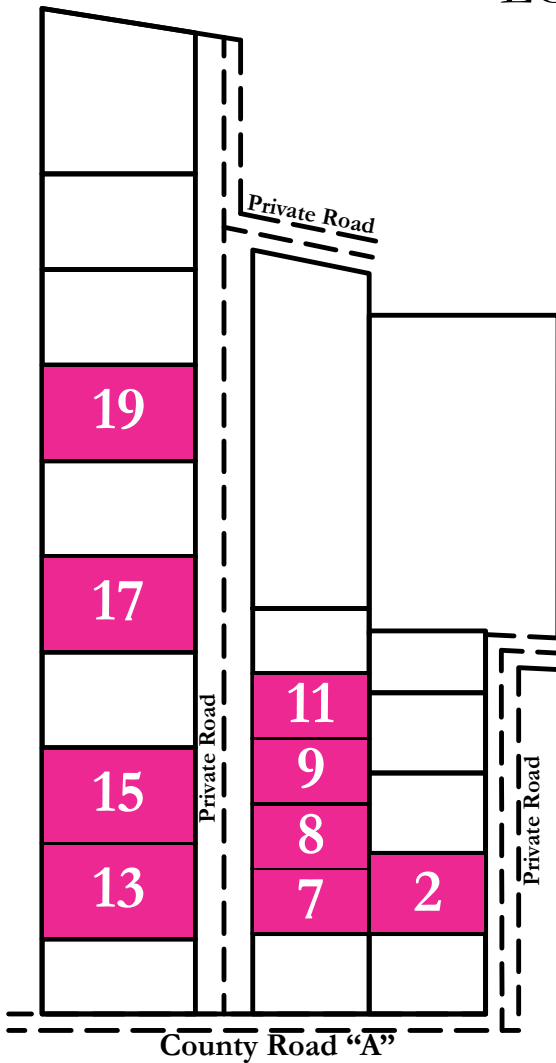

Sparta, Wisconsin

LOTS FOR SALE

Lot 2 MLS 588806 10,370 sq. ft. **\$12,500.00**

Lot 7 MLS 588988 9,760 sq. ft. **\$12,500.00**

Lot 8 MLS 1039586 9,760 sq. ft. **\$12,500.00**

Lot 9 MLS 1039647 9,760 sq. ft. **\$12,500.00**

Lot 11 MLS 1039649 9,760 sq. ft. **\$12,500.00**

Lot 13 MLS 1039651 12,670 sq. ft. **\$12,500.00**

Lot 15 MLS 1039652 12,792 sq. ft. **\$12,500.00**

Lot 17 MLS 1039655 12,792 sq. ft. **\$12,500.00**

Lot 19 MLS 1039660 13,279 sq. ft. **\$12,500.00**