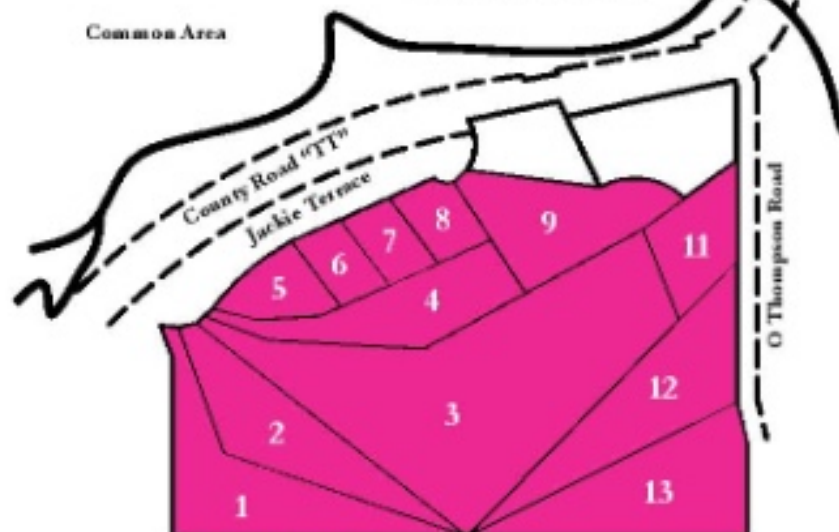

Holmen, Wisconsin

LOTS FOR SALE

NE 1/4 - NE 1/4

SOUTH lots available

Lot 1	MLS 843035	2.23 Acres	\$35,000.00
Lot 2	MLS 843036	1.69 Acres	\$33,000.00
Lot 3	MLS 843038	7.09 Acres	\$56,000.00
Lot 4	MLS 843040	1.43 Acres	\$34,000.00
Lot 5	MLS 843043	0.5 Acres	\$22,000.00
Lot 6	MLS 843045	0.5 Acres	\$23,000.00
Lot 7	MLS 843049	0.5 Acres	\$23,000.00
Lot 8	MLS 843050	0.5 Acres	\$23,000.00
Lot 9	MLS 843051	1.88 Acres	\$33,000.00
Lot 11	MLS 843081	1.00 Acres	\$32,000.00
Lot 12	MLS 843083	2.37 Acres	\$35,000.00
Lot 13	MLS 1385290	2.11 Acres	\$38,000.00